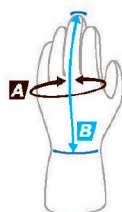

A Widest circumference
B Length

Vision Vest N	SIZES	VISION VEST
Beryl	XS-L	Vision Vest M
	XL-2XL	Vision vest L
Furio	S-XL	Vision Vest L
	2XL-4XL	Vision vest XL
Impact pro men	S-XL	Vision Vest L
	2XL-4XL	Vision vest XL
Impact pro women	XS-L	Vision Vest M
	XL-2XL	Vision vest L
Vosges	S-XL	Vision Vest L
	2XL-4XL	Vision vest XL
Equator	S-L	Vision Vest L
	XL-4XL	Vision vest XL
Equator women	XS-L	Vision Vest M
	XL-2XL	Vision vest L

Vision Tech	JACKET SIZES MEN	JACKET SIZES WOMEN
Sizes 1	XS	XS-M
Sizes 2	S-L	L-XL
Sizes 3	XL-3XL	-

Vision 4 All	JACKET SIZES
Vision 4 All S	XS-S
Vision 4 All M	M
Vision 4 All L	L-XL
Vision 4 All XL	2XL-3XL

Wind Collar	SIZES	WIND COLLAR
Vosges	S-M	Windcollar S
	L-4XL	Windcollar M
Impact Pro men	S-M	Windcollar S
	L-4XL	Windcollar M
Impact Pro women	XS-2XL	Windcollar S

Dry Cooling Vest	S/M	L/XL	2XL/3XL	4XL/5XL
Men sizes	XS/M	L/XL	2XL/3XL	4XL/5XL
Women sizes	XS/L	XL/2XL	3XL/4XL	-